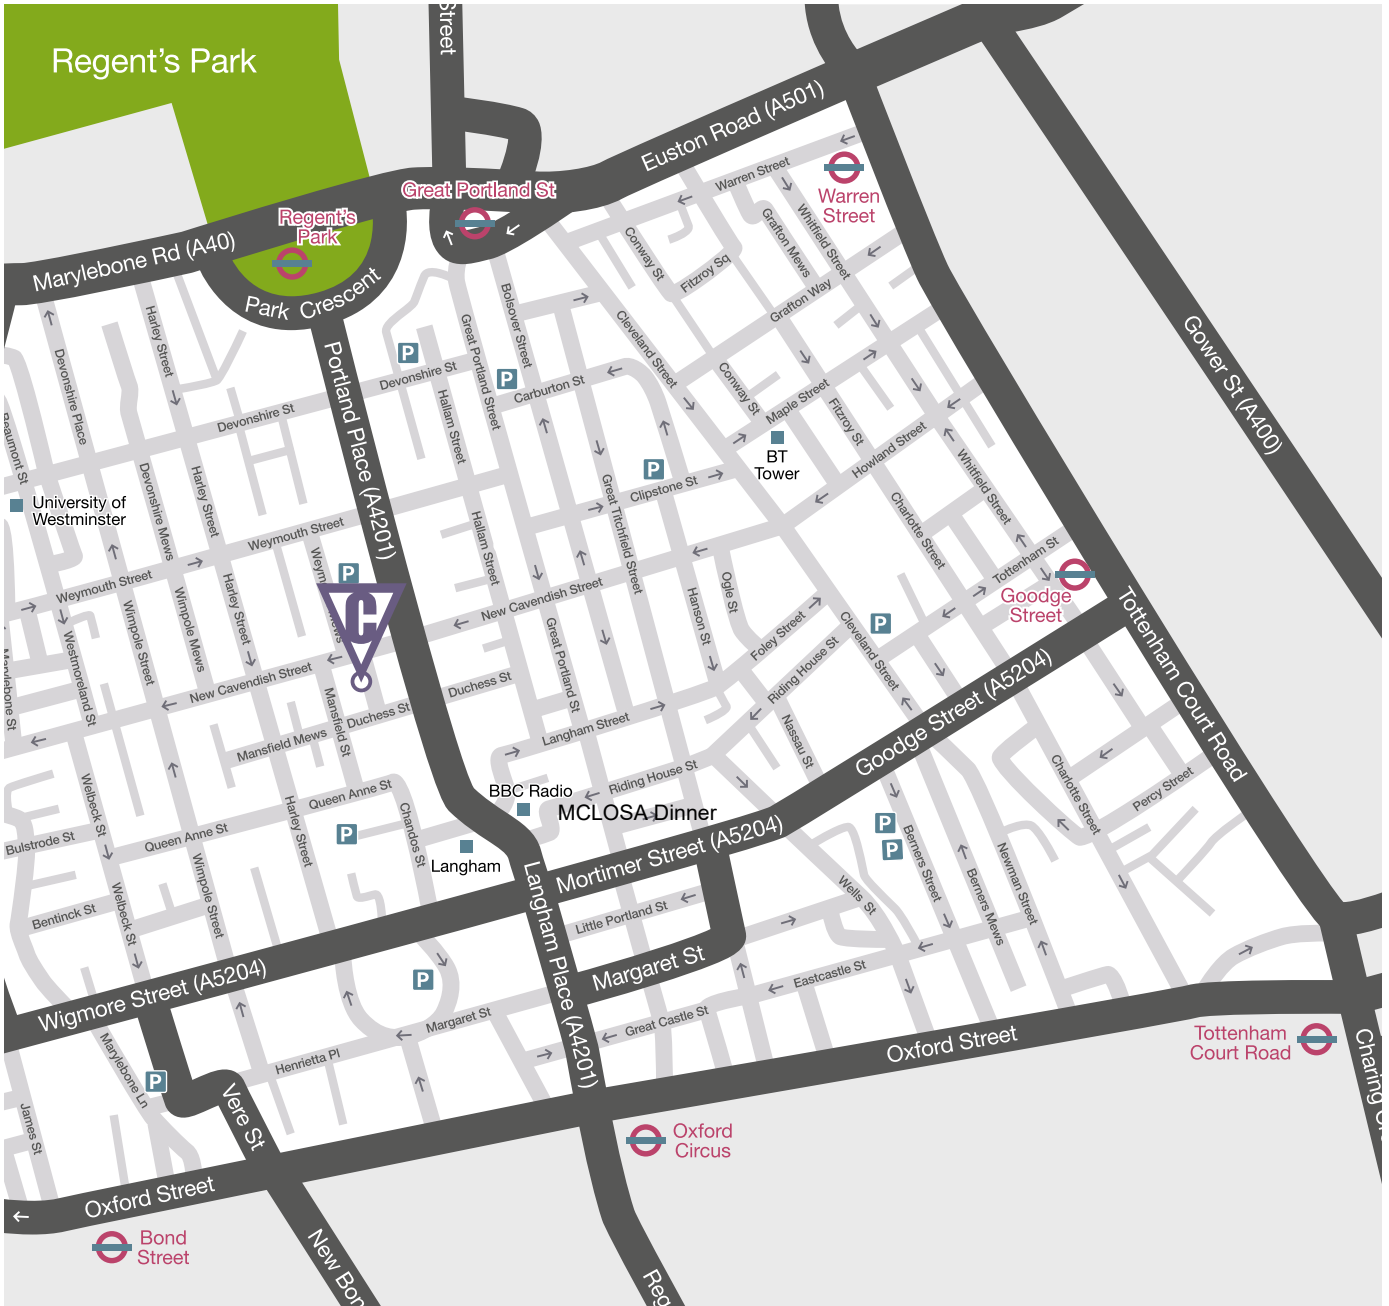

# CAVENDISH

📍 22 Duchess Mews, London W1G 9DT

🚇 NEAREST TUBE

🚆 NEAREST OVERGROUND

	Regent's Park	5 min
	Great Portland Street	5 min
	Oxford Circus	9 min

Marylebone	15 min
Euston	15 min
St Pancras	20 min
King's Cross	21 min
Paddington	22 min

Walking times based upon a fast walk as estimated on walkit.com

Award-winning central London venues  
[www.cavendishvenues.com](http://www.cavendishvenues.com)